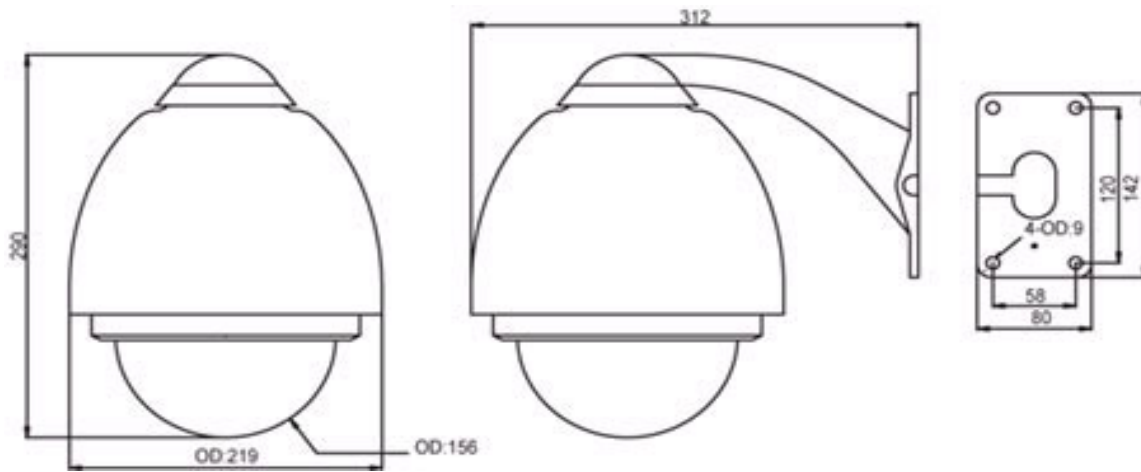

## PTZ:

Pan Speed:	0~300°/sec
Tilt Speed:	0~120°/sec
Pan Range:	360° continuously
Tilt Range:	90° (180° w/ auto flip)
Presets:	128 presets (Total)
Communication:	Multiprotocol, RS485
IP Grade:	IP66
Weight:	4Lbs / 2Kg
Operating Temperature:	-35°C to +55°C (w/ Housing)

### Dimensions(mm):

\* Pictures and specifications are subject to change without prior notice